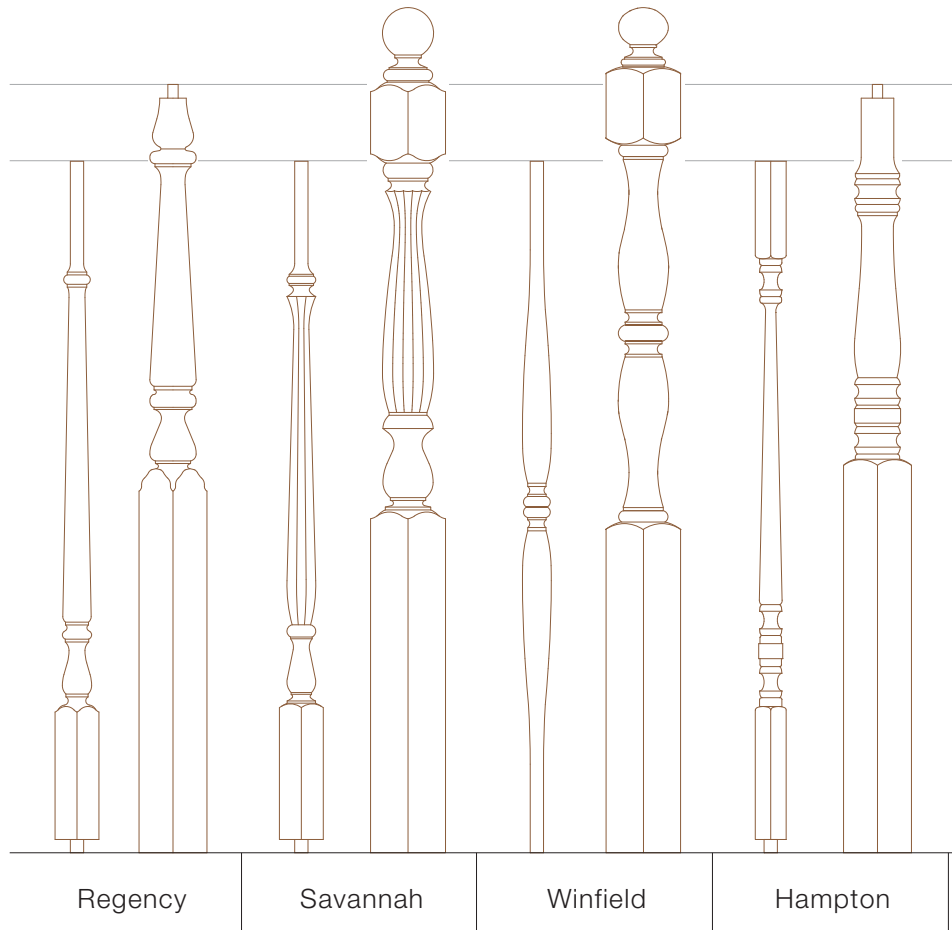

Charleston baluster:newel

TOP/RIGHT

Centurion baluster:newel

MIDDLE/LEFT

Savannah baluster:newel

BOTTOM/LEFT

Regency baluster:newel

BOTTOM/RIGHT

Hampton baluster:Belle Meade newel

FAMILIES

OPTIONS

Newel Tops

Ball

Oval

Mushroom

Finial

Acorn

Pin

Patterns (balusters & newels)

Plain

Fluted

Reeded

Twist

Baluster Type

Charleston fluted baluster: newel

RAILS (straight & bending;plowed & unplowed)

Colonial
(6010)

Classic
(6210)

Newport
(6510)

Regency
(6710)

SPECIES (additional species available upon request)

Mahogany